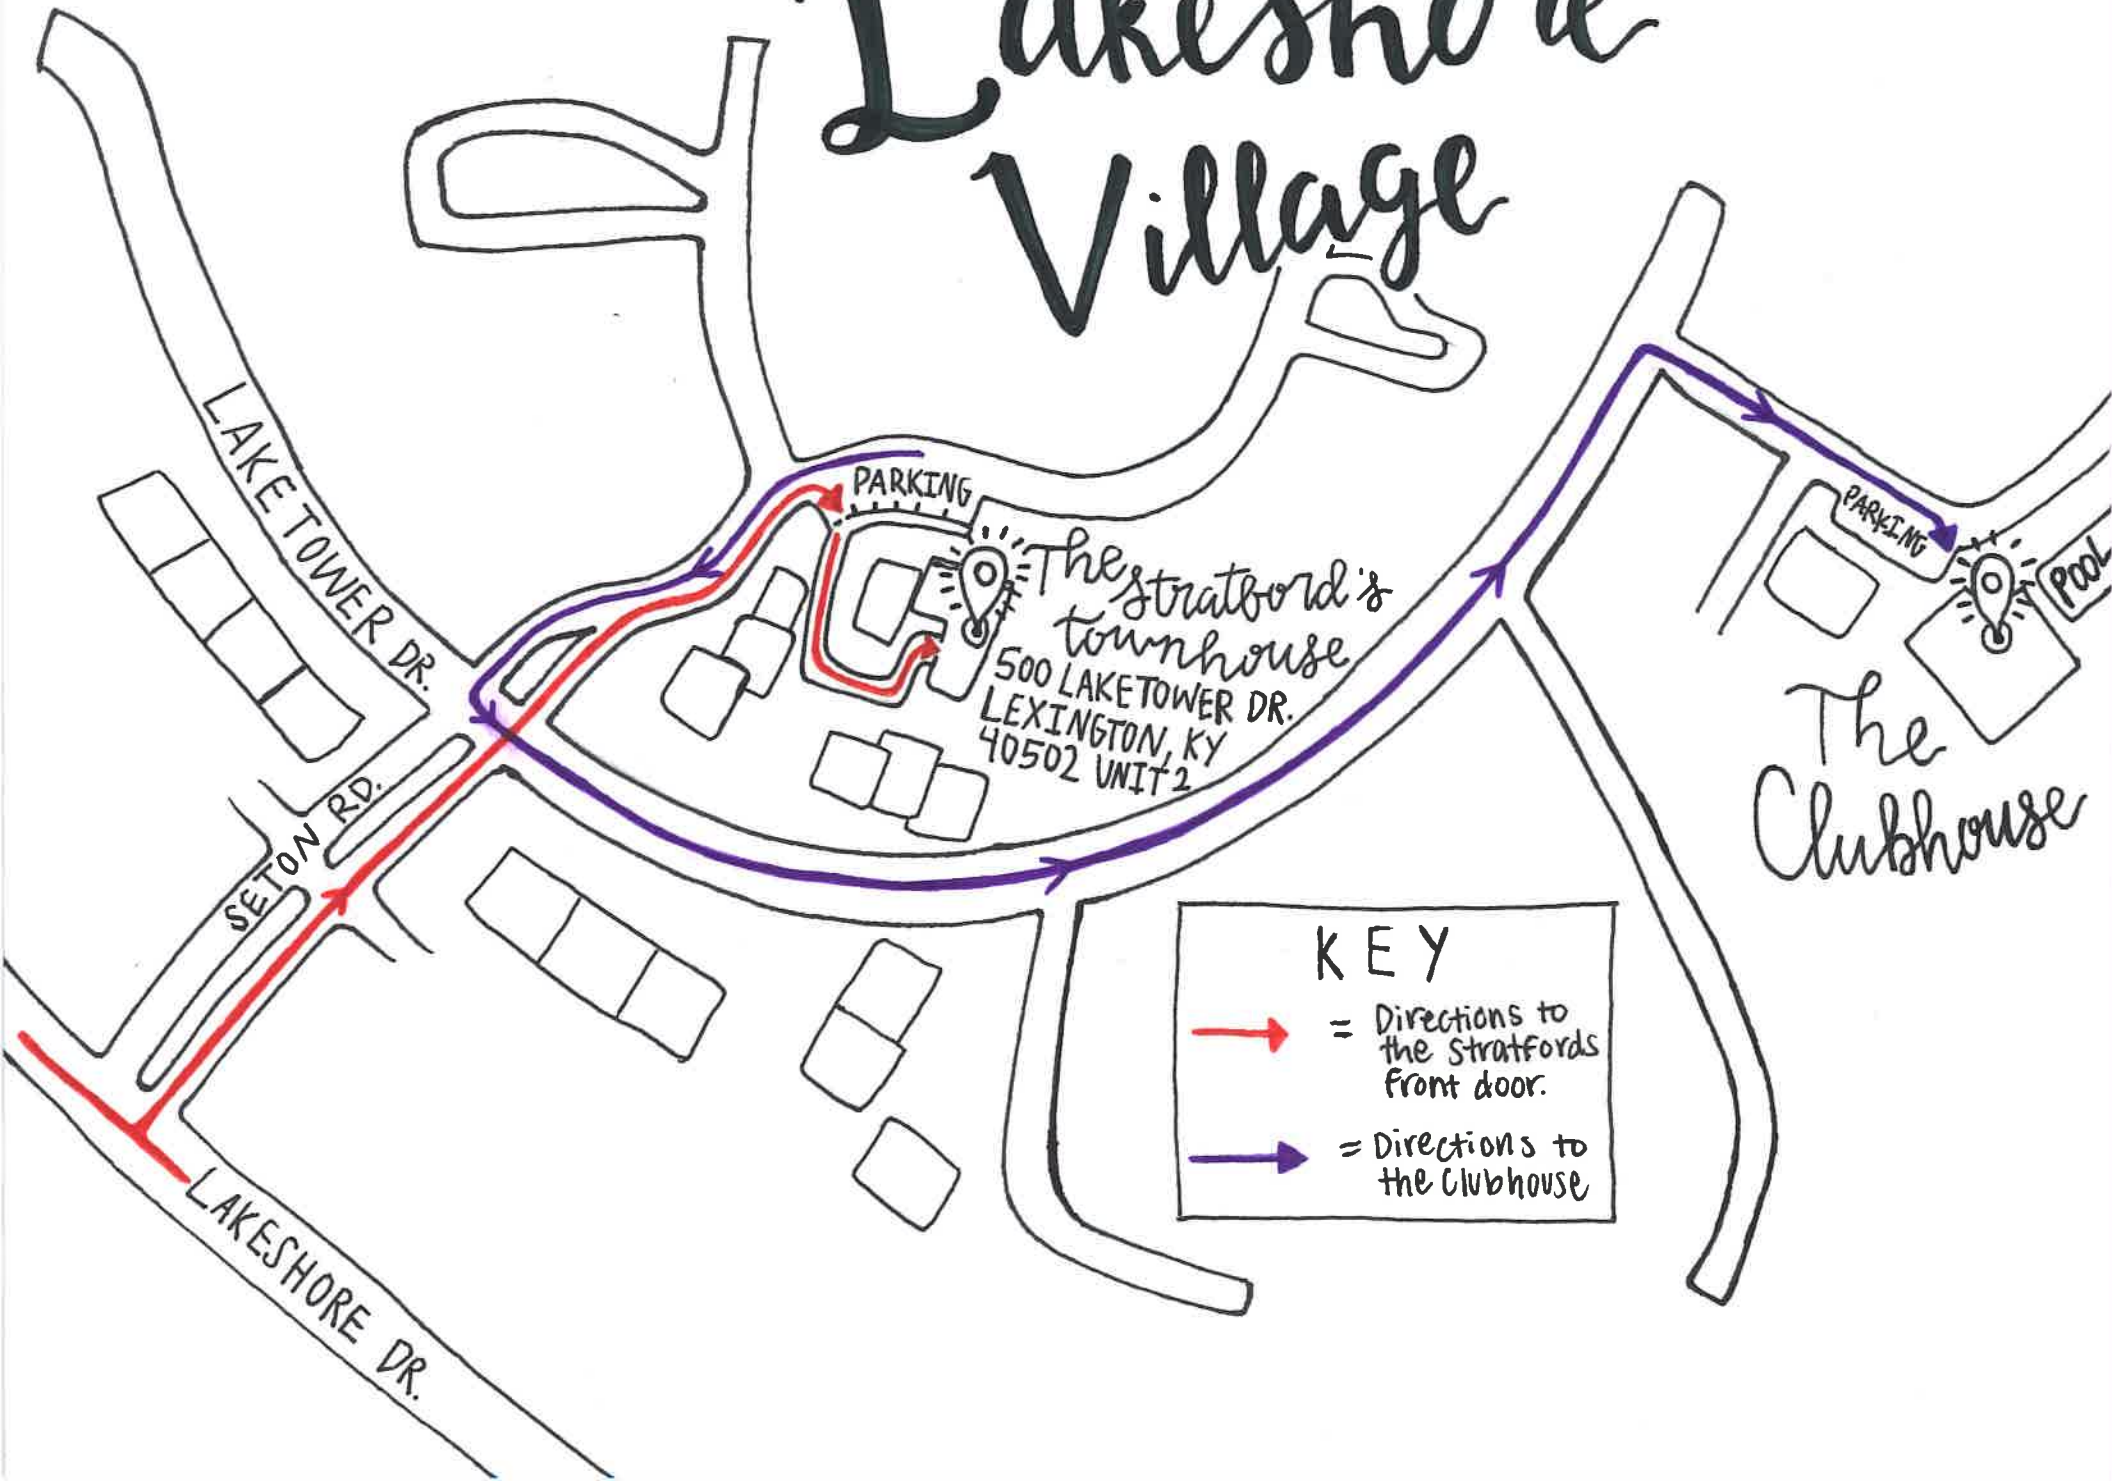

Lakeshore Village

The Stratford's townhouse
500 LAKETOWER DR.
LEXINGTON, KY
40502 UNIT 2

The Clubhouse

KEY

-  = Directions to the Stratfords front door.
-  = Directions to the Clubhouse